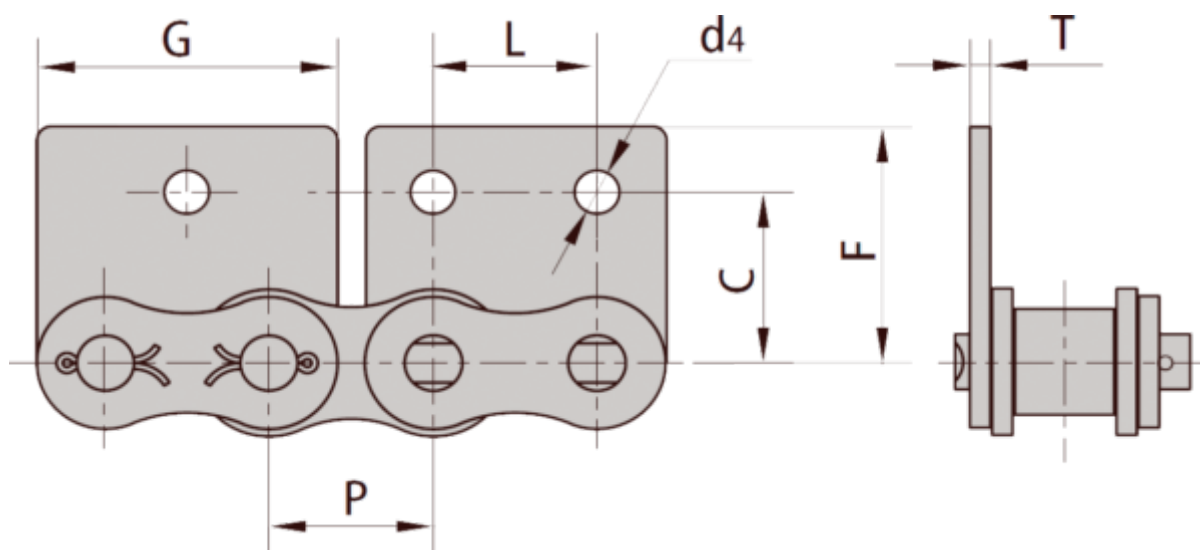

Article number: 6100110081051

Description: 16B1

WSA1 One side straight, one hole attachment link, spring clip type

Measures

C = 23.15

d4 = 6.4

F = 34.0

G = 45.40

L = 25.400

P = 25.400

T = 3.10